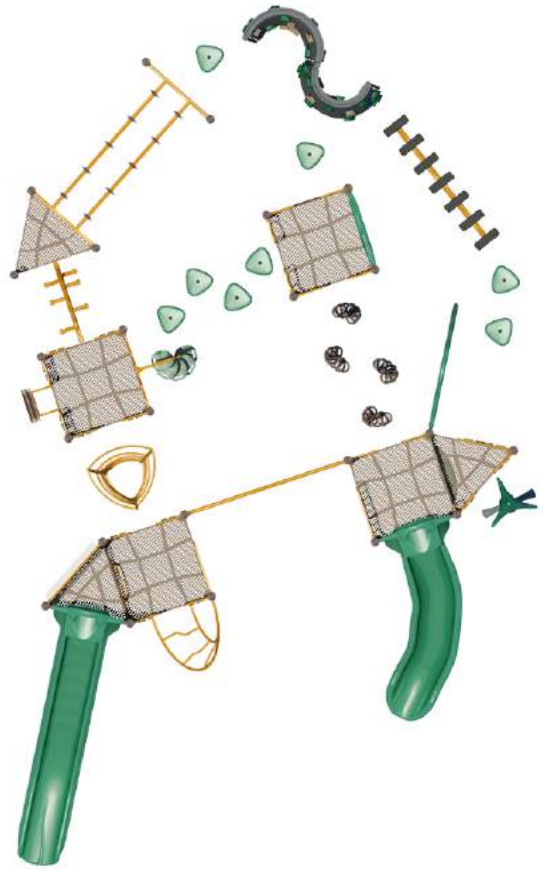

## Beach Day

**\$30,545.00**

Recommended Ages: 2-12

Area Required: 43' x 35'

## Riverbend

**\$38,378.25**

Recommended Ages: 2-12

Area Required: 58.5' x 35.5'

## KidNetix Twirl

**\$5,564.58**

**Recommended Ages: 5-12**

**Area Required: 24' Diameter**

## Colossal Ridge

**\$56,730.00**

**Recommended Ages: 5-12**

**Area Required: 54.5' x 38'**