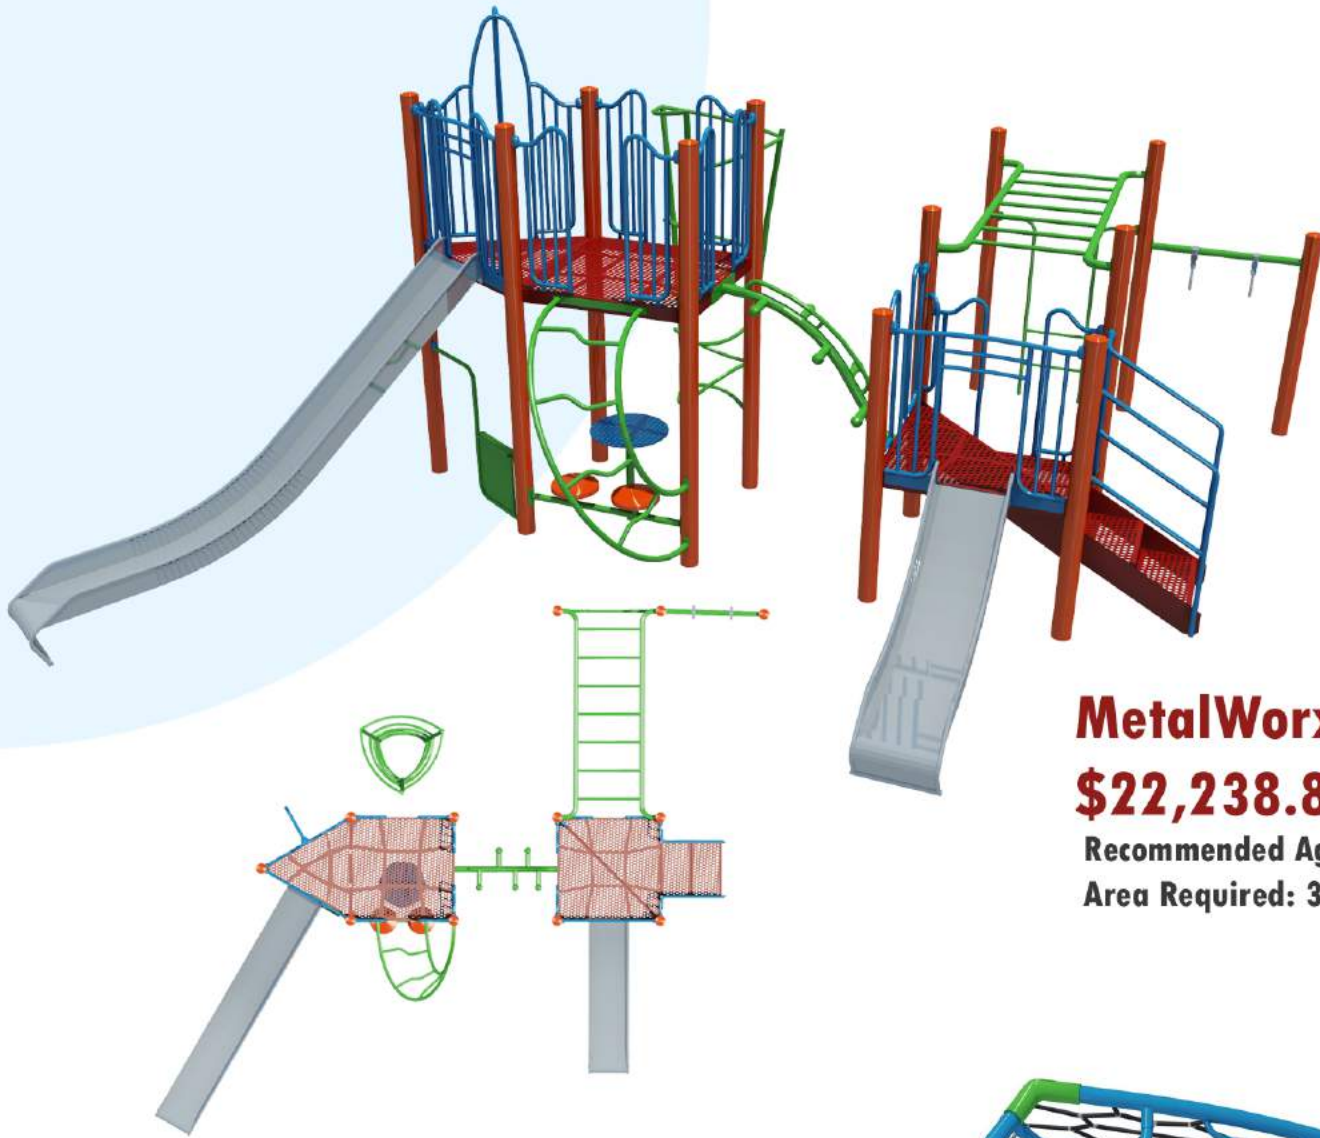

## Cozy Cabin

**\$13,092.00**

Recommended Ages: 2-12  
Area Required: 26.5' x 30'

## Climb N Play

**\$16,199.73**

Recommended Ages: 2-12  
Area Required: 29'x35'

## MetalWorx

**\$22,238.85**

Recommended Ages: 5-12  
Area Required: 35' x 34.5'

## Sky Run Zip Track

**\$9,337.15**

Recommended Ages: 5-12  
Area Required: 45'x19.5'