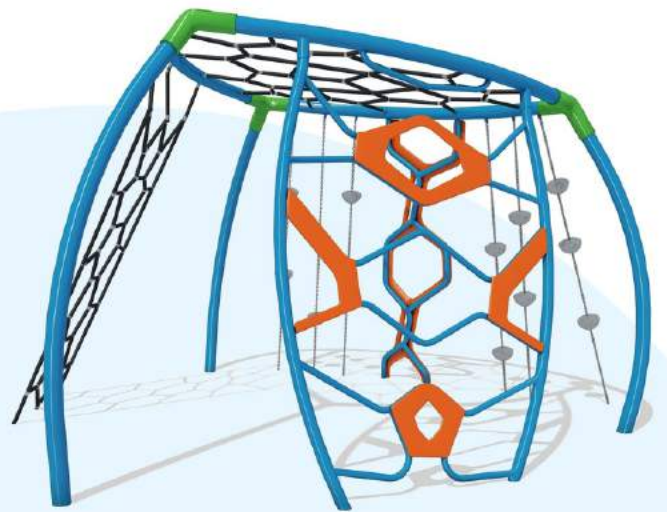

## MetalWorx

**\$22,238.85**

Recommended Ages: 5-12  
Area Required: 35' x 34.5'

## Sky Run Zip Track

**\$9,337.15**

Recommended Ages: 5-12  
Area Required: 45'x19.5'

## Large TriNet

**\$14,865.81**

Recommended Ages: 5-12  
Area Required: 25.5' x 24'

\*Pricing not including freight and applicable taxes