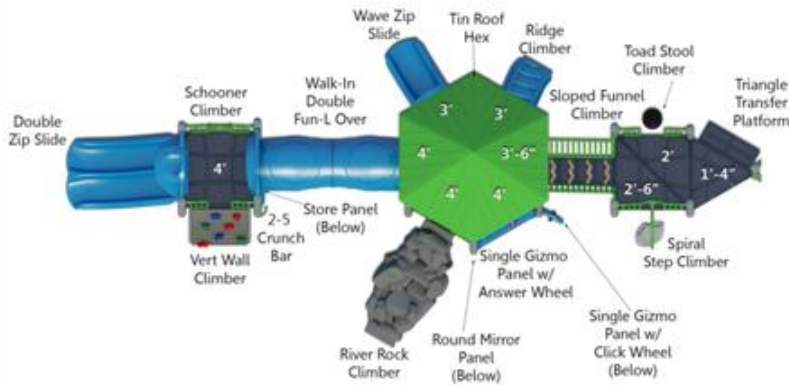

ADA accessibility

Attachments

Babbling Brook

\$36,488

Model number **PS15310**

More information

Specifications

MODEL NUMBER	PS15310
PRICE	\$36,488
PRODUCT LINE	PowerScape
USE ZONE	29' x 50'
FALL HEIGHT	4'
AGE GROUPS	5 to 12 Years
CHILD CAPACITY	50-55
SYSTEM FEATURES	Zip Slide, Metal Roof, Crawl Tubes