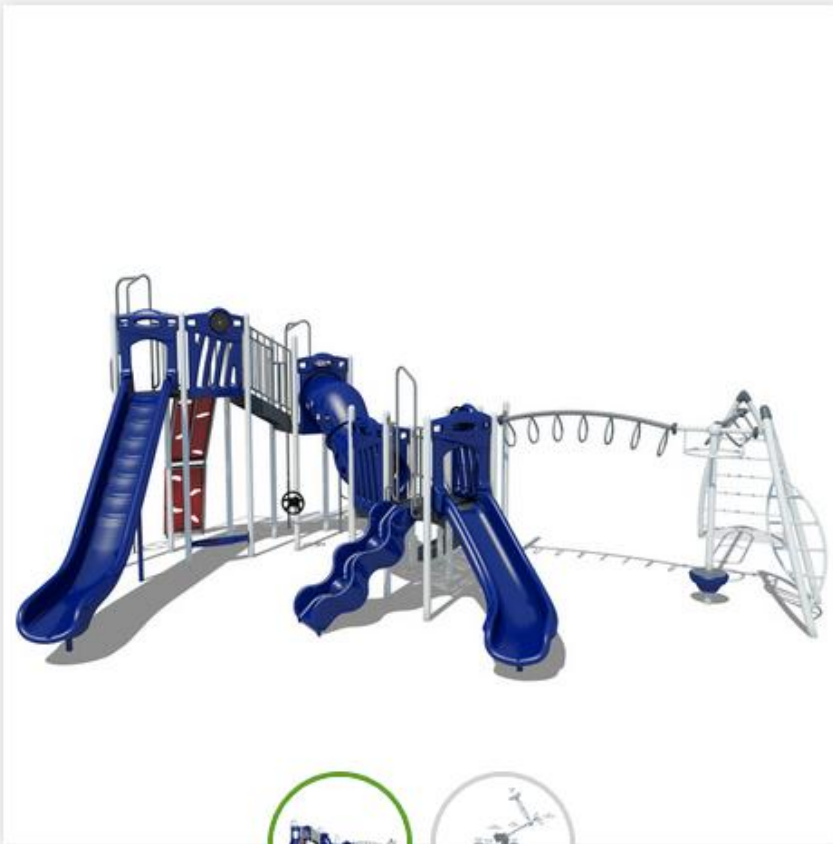

PT15383

\$30,894

Model number **PT15383**

i More information

- Specifications

MODEL NUMBER	PT15383
PRICE	\$30,894
PRODUCT LINE	PrimeTime
USE ZONE	42' x 42'
FALL HEIGHT	7'
AGE GROUPS	5 to 12 Years
CHILD CAPACITY	55-60
SYSTEM FEATURES	Zip Slide, Overhead Climbers

PT15491

\$31,541

Model number **PT15491**

i More information

- Specifications

MODEL NUMBER	PT15491
PRICE	\$31,541
PRODUCT LINE	PrimeTime, Xscape
USE ZONE	39' x 47'
FALL HEIGHT	8'
AGE GROUPS	5 to 12 Years
CHILD CAPACITY	50-55
SYSTEM FEATURES	Hybrid, Zip Slide