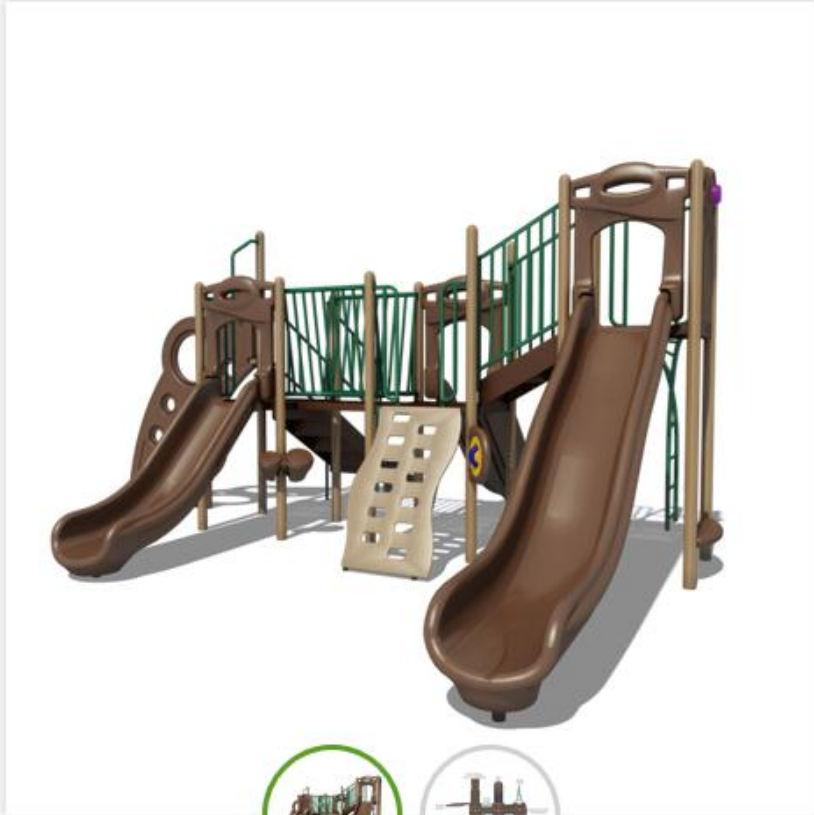

ADA accessibility

Attachments

PT15322

\$20,110

Model number PT15322

More information

Specifications

MODEL NUMBER	PT15322
PRICE	\$20,110
PRODUCT LINE	PrimeTime
USE ZONE	32' x 33'
FALL HEIGHT	8'
AGE GROUPS	5 to 12 Years
CHILD CAPACITY	30-35
SYSTEM FEATURES	Zip Slide